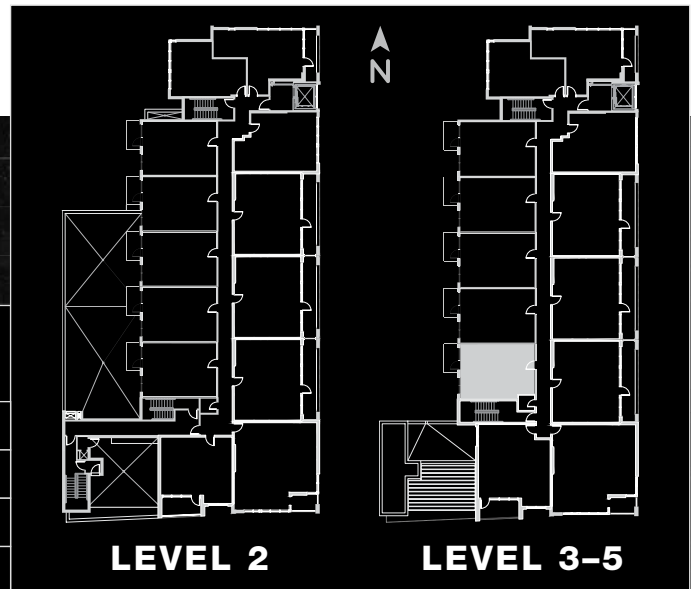

FLOOR PLANS

the
FIFTH

ARIEL UNIT A2

THE MOON ARIEL WAS NAMED FOR THE SKY SPIRIT IN SHAKESPEARE'S *THE TEMPEST*. ARIEL WAS DISCOVERED IN OCTOBER 1851.

| | |
|--------------------------------|-----------------------------|
| UNIT AREA: 531 FT ² | DEN: 6.8 X 6 FT |
| LIVING ROOM: 9.5 X 10.5 FT | BATH: 5 X 7.5 FT |
| KITCHEN: 9.5 X 13 FT | LAUNDRY: 3.2 X 3.2 FT |
| BEDROOM: 8.8 X 11.8 FT | BALCONY: 48 FT ² |

Floor plans may not be to scale and may be subject to architectural review and revision. Units may be a reverse layout to plans shown. All dimensions, fixtures, finishes and specifications, if any, are approximate and subject to change without notice. E&OE September 2018.