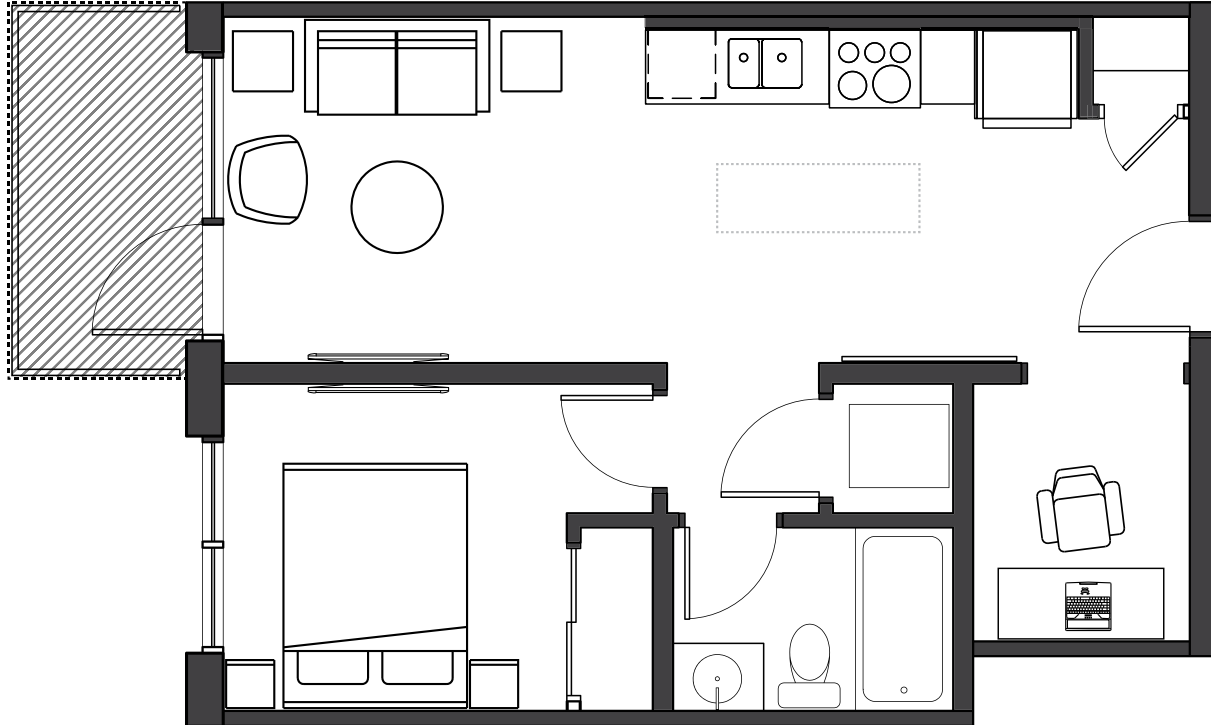

FLOOR PLANS

the
FIFTH

ARIEL UNIT A2

THE MOON ARIEL WAS NAMED FOR THE SKY SPIRIT IN SHAKESPEARE'S *THE TEMPEST*. ARIEL WAS DISCOVERED IN OCTOBER 1851.

| | |
|--------------------------------|-----------------------------|
| UNIT AREA: 531 FT ² | DEN: 6.8 X 6 FT |
| LIVING ROOM: 9.5 X 10.5 FT | BATH: 5 X 7.5 FT |
| KITCHEN: 9.5 X 13 FT | LAUNDRY: 3.2 X 3.2 FT |
| BEDROOM: 8.8 X 11.8 FT | BALCONY: 48 FT ² |

Floor plans may not be to scale and may be subject to architectural review and revision. Units may be a reverse layout to plans shown. All dimensions, fixtures, finishes and specifications, if any, are approximate and subject to change without notice. E&OE September 2018.