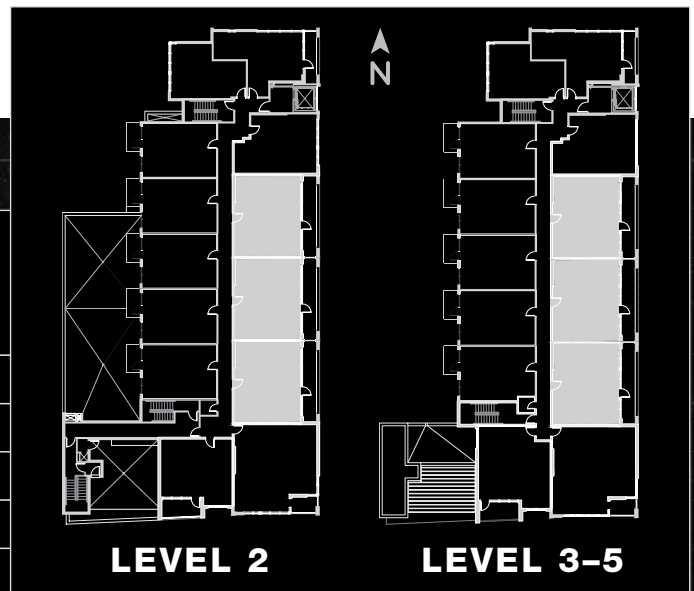

OBERON

UNIT B

OBERON IS THE NINTH MOST MASSIVE MOON IN THE SOLAR SYSTEM. IT IS NAMED AFTER THE MYTHICAL "KING OF THE FAIRIES" WHO APPEARS AS A CHARACTER IN SHAKESPEARE'S *A MIDSUMMER NIGHT'S DREAM*.

UNIT AREA: 735 FT ²	MASTER BEDROOM: 8.8 X 11 FT
LIVING ROOM: 9.8 X 10.8 FT	WALK THRU CLOSET: 8.5 X 4.9 FT
KITCHEN: 7.5 X 12 FT	ENSUITE: 8.8 X 6.9 FT
BEDROOM: 8.8 X 14 FT	LAUNDRY: 3.2 X 3.2 FT
BATH: 8.8 X 4.9 FT	BALCONY: 142 FT ²

LEVEL 2

LEVEL 3-5

Floor plans may not be to scale and may be subject to architectural review and revision. Units may be a reverse layout to plans shown. All dimensions, fixtures, finishes and specifications, if any, are approximate and subject to change without notice. E&OE September 2018.