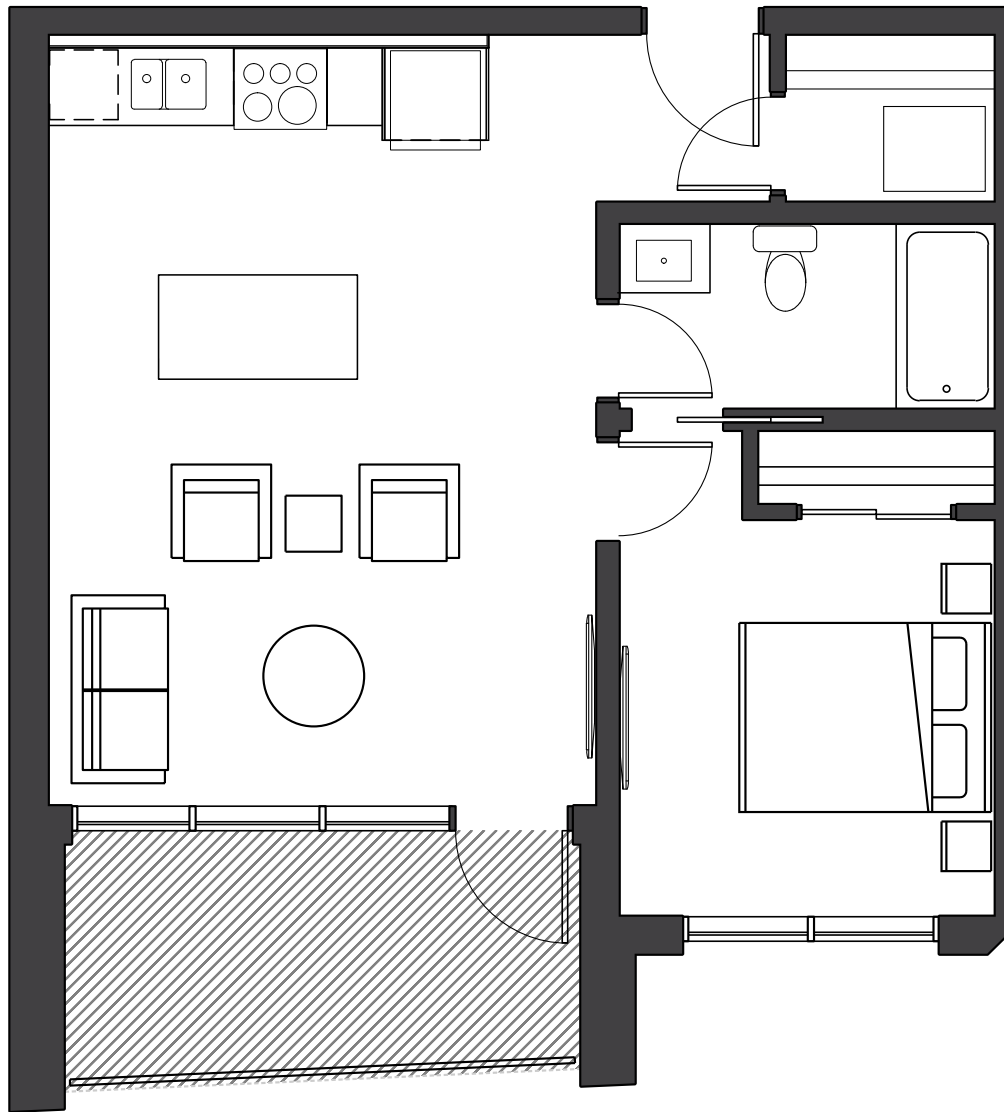

# FLOOR PLANS

the  
FIFTH

## ELARA

UNIT D1

ELARA IS NAMED AFTER ONE OF ZEUS'S LOVERS AND THE MOTHER OF THE GIANT, TITYOS. IT IS THE EIGHTH-LARGEST MOON OF JUPITER AND WAS DISCOVERED IN 1905.

UNIT AREA: 608 FT<sup>2</sup>

LIVING ROOM: 14.8 X 12 FT

BATH: 9.8 X 4.9 FT

KITCHEN: 11 X 8.5 FT

LAUNDRY/STORAGE: 5.6 X 4.6 FT

BEDROOM: 9 X 12.7 FT

BALCONY: 88 FT<sup>2</sup>

Floor plans may not be to scale and may be subject to architectural review and revision. Units may be a reverse layout to plans shown. All dimensions, fixtures, finishes and specifications, if any, are approximate and subject to change without notice. E&OE September 2018.