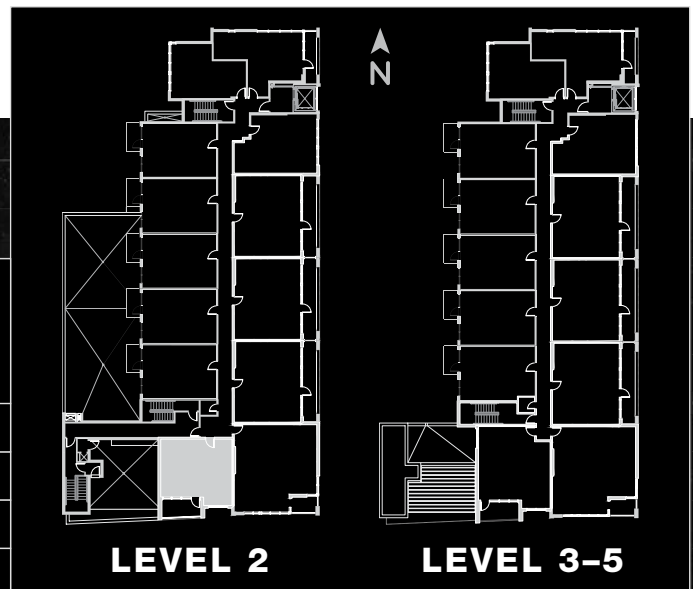

# FLOOR PLANS

the  
FIFTH

## ELARA

UNIT D1

ELARA IS NAMED AFTER ONE OF ZEUS'S LOVERS AND THE MOTHER OF THE GIANT, TITYOS. IT IS THE EIGHTH-LARGEST MOON OF JUPITER AND WAS DISCOVERED IN 1905.

UNIT AREA: 608 FT<sup>2</sup>

LIVING ROOM: 14.8 X 12 FT

BATH: 9.8 X 4.9 FT

KITCHEN: 11 X 8.5 FT

LAUNDRY/STORAGE: 5.6 X 4.6 FT

BEDROOM: 9 X 12.7 FT

BALCONY: 88 FT<sup>2</sup>

Floor plans may not be to scale and may be subject to architectural review and revision. Units may be a reverse layout to plans shown. All dimensions, fixtures, finishes and specifications, if any, are approximate and subject to change without notice. E&OE September 2018.