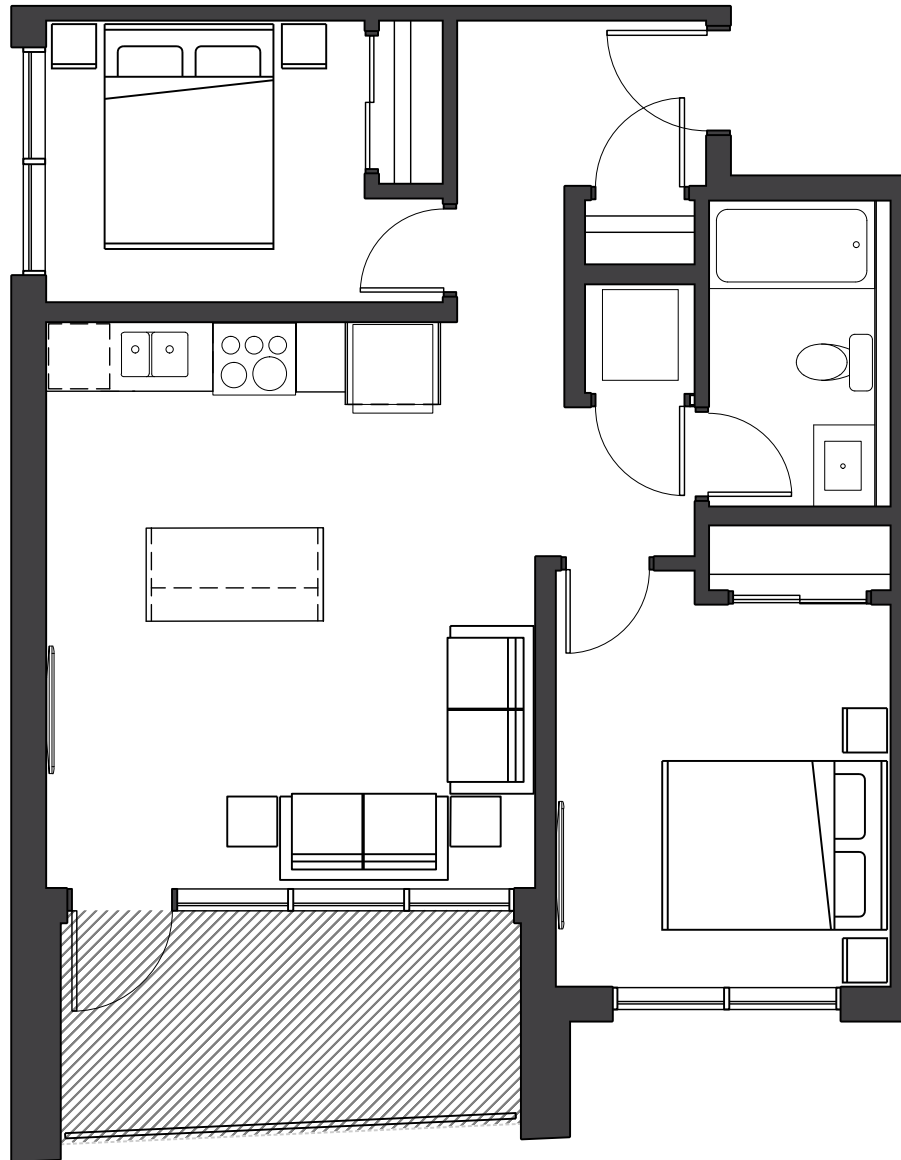

FLOOR PLANS

the
FIFTH

EUROPA UNIT D2

EUROPA IS THE SMALLEST OF THE FOUR GALILEAN MOONS ORBITING JUPITER. IT IS NAMED AFTER THE LEGENDARY MOTHER OF KING MINOS OF CRETE AND LOVER OF ZEUS.

UNIT AREA: 715 FT²

LIVING ROOM: 14.7 X 8.5 FT

KITCHEN: 11.8 X 8.5 FT

BEDROOM: 9.8 X 12.5 FT

BEDROOM II: 11.8 X 8.5 FT

BATH: 4.9 X 10.4 FT

LAUNDRY: 3.2 X 3.2 FT

BALCONY: 88 FT²

LEVEL 2

LEVEL 3-5

Floor plans may not be to scale and may be subject to architectural review and revision. Units may be a reverse layout to plans shown. All dimensions, fixtures, finishes and specifications, if any, are approximate and subject to change without notice. E&OE September 2018.