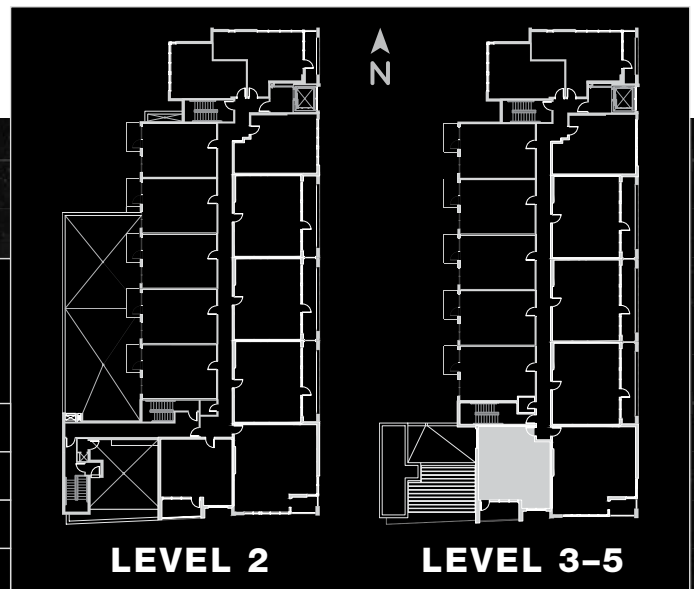

LIVING ROOM: 14.7 X 8.5 FT

KITCHEN: 11.8 X 8.5 FT

BEDROOM: 9.8 X 12.5 FT

BEDROOM II: 11.8 X 8.5 FT

BATH: 4.9 X 10.4 FT

LAUNDRY: 3.2 X 3.2 FT

BALCONY: 88 FT²

LEVEL 2

LEVEL 3-5

Floor plans may not be to scale and may be subject to architectural review and revision. Units may be a reverse layout to plans shown. All dimensions, fixtures, finishes and specifications, if any, are approximate and subject to change without notice. E&OE September 2018.