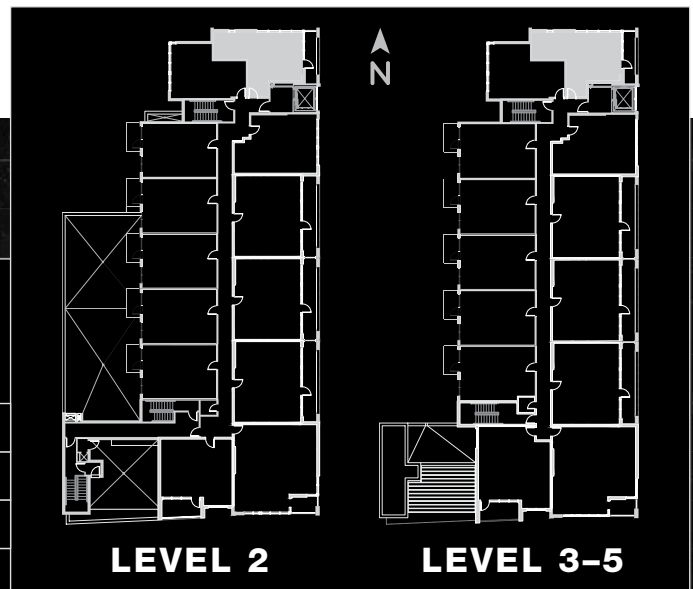

UNIT AREA: 553 FT²

LIVING ROOM: 11 X 10.5 FT

LAUNDRY 3.4 X 3.4 FT

KITCHEN: 11.6 X 7.6 FT

BATH: 4.9 X 8.2 FT

BEDROOM: 12.5 X 9.3 FT

BALCONY: 76 FT²

Floor plans may not be to scale and may be subject to architectural review and revision. Units may be a reverse layout to plans shown. All dimensions, fixtures, finishes and specifications, if any, are approximate and subject to change without notice. E&OE September 2018.