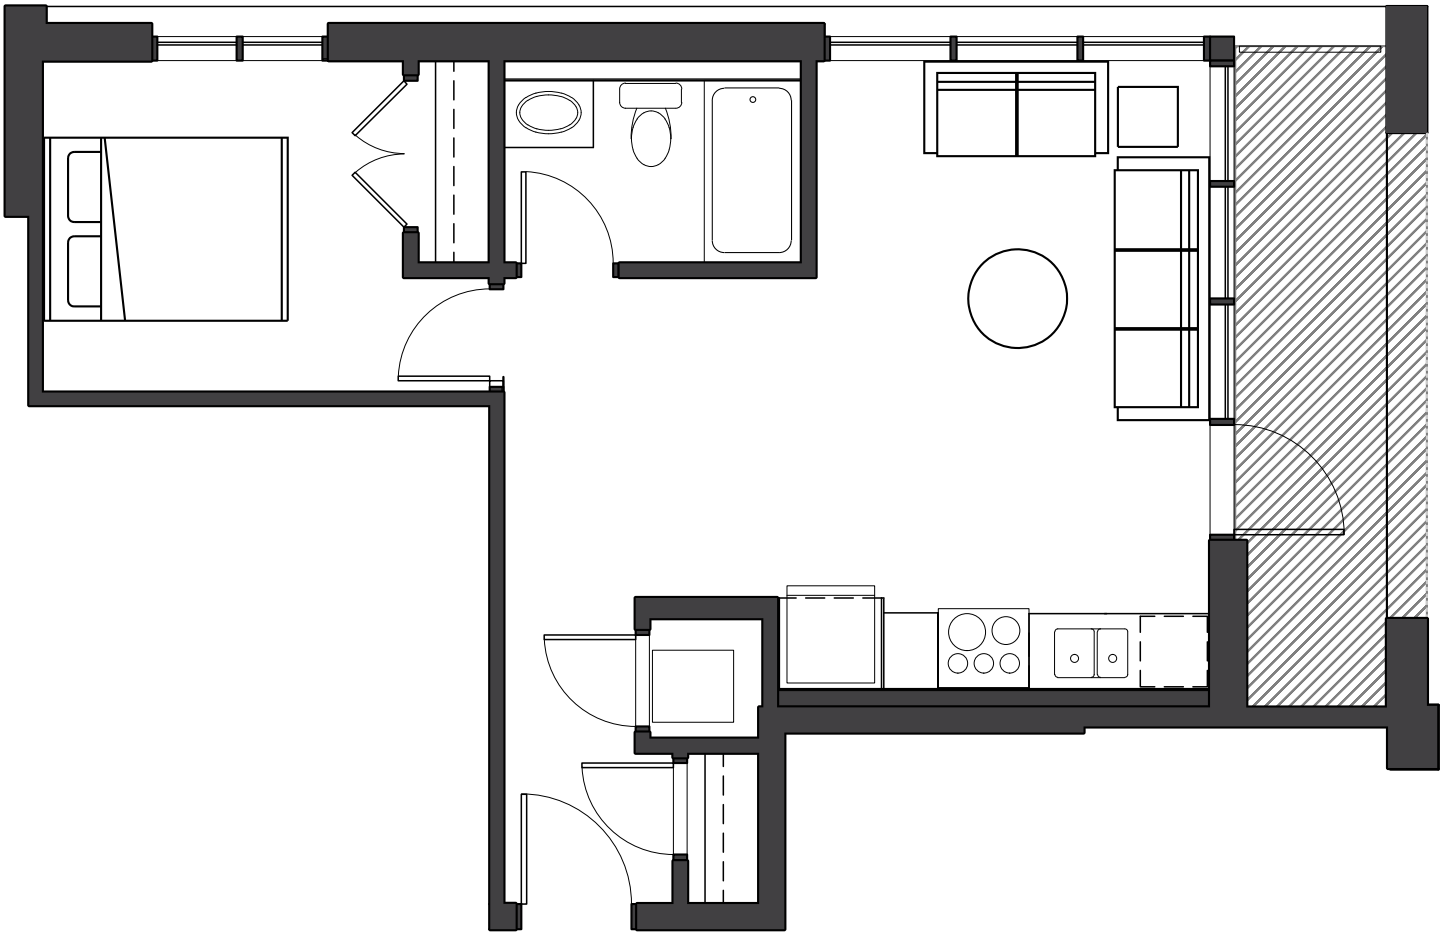

FLOOR PLANS

the
FIFTH

TRITON

UNIT E2

THE LARGEST MOON OF NEPTUNE, TRITON IS THE ONLY LARGE MOON IN THE SOLAR SYSTEM TO HAVE A RETROGRADE ORBIT. BIGGER THAN PLUTO IN SIZE, IT IS THOUGHT TO HAVE ONCE BEEN A DWARF PLANET.

UNIT AREA: 553 FT²

LIVING ROOM: 11 X 10.5 FT

LAUNDRY 3.4 X 3.4 FT

KITCHEN: 11.6 X 7.6 FT

BATH: 4.9 X 8.2 FT

BEDROOM: 12.5 X 9.3 FT

BALCONY: 76 FT²

Floor plans may not be to scale and may be subject to architectural review and revision. Units may be a reverse layout to plans shown. All dimensions, fixtures, finishes and specifications, if any, are approximate and subject to change without notice. E&OE September 2018.