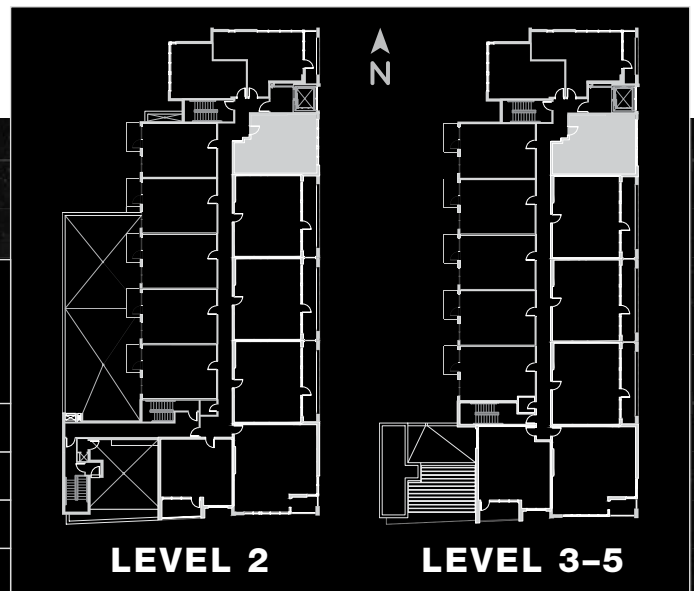

LIVING ROOM: 11.4 X 10.4 FT

BEDROOM/DEN: 8.5 X 8.9 FT

KITCHEN: 7.9 X 13 FT

BATH: 4.9 X 7.5 FT

BEDROOM: 8.9 X 11.8 FT

LAUNDRY: 3.2 X 3.2 FT

Floor plans may not be to scale and may be subject to architectural review and revision. Units may be a reverse layout to plans shown. All dimensions, fixtures, finishes and specifications, if any, are approximate and subject to change without notice. E&OE September 2018.